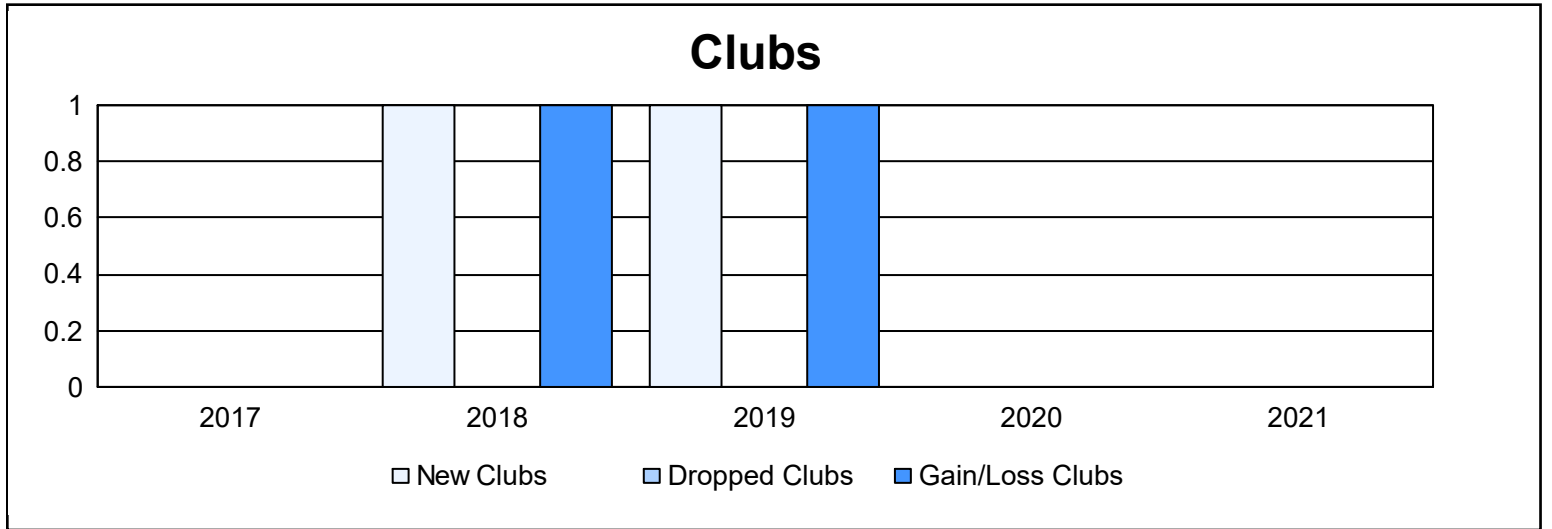

Year	New Clubs	Dropped Clubs	Gain/ Loss Clubs	New Members	Charter Members	Reinstate Members	Transfer Members	Total Member Added	Total Members Dropped	Gain/ Loss Members
2016-2017	0	0	0	98	1	2	5	106	62	44
2017-2018	1	0	1	48	26	0	0	74	77	-3
2018-2019	1	0	1	90	26	2	4	122	104	18
2019-2020	0	0	0	70	1	0	1	72	77	-5
2020-2021	0	0	0	30	10	78	0	118	154	-36
Average	0	0	0	67	13	16	2	98	95	4

Membership Composition June 2021 Cumulative

Gender Composition June 2021 Cumulative