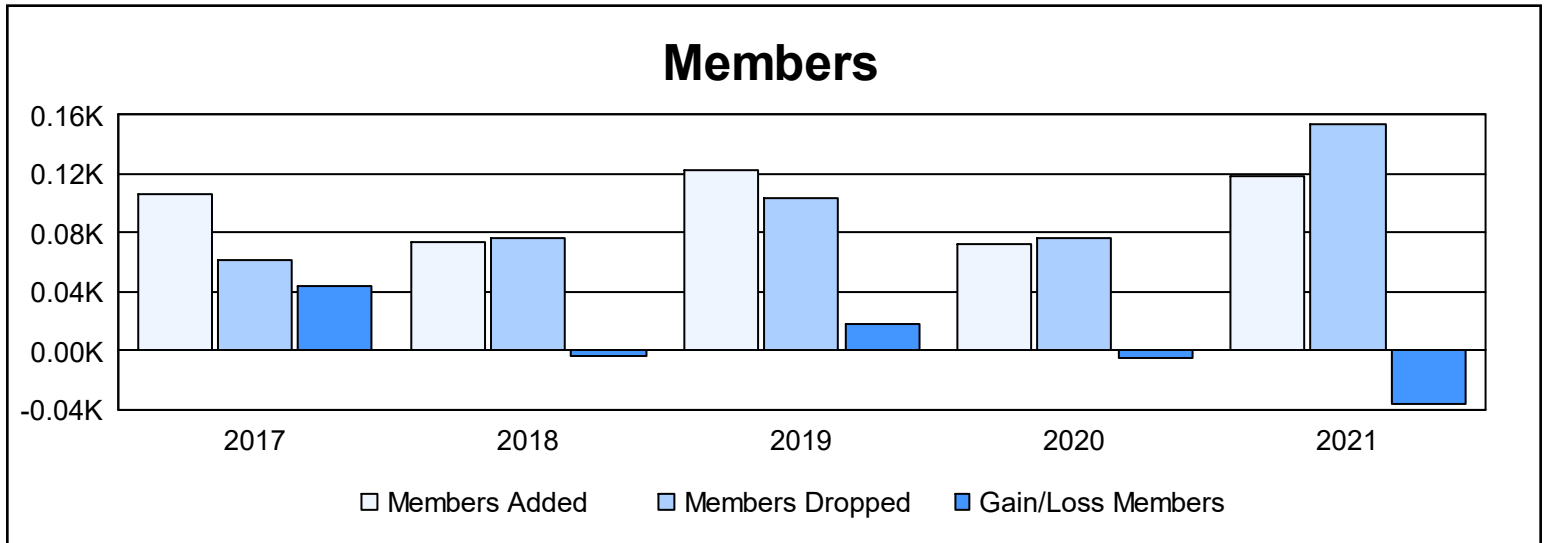

Year	New Clubs	Dropped Clubs	Gain/ Loss Clubs	New Members	Charter Members	Reinstate Members	Transfer Members	Total Member Added	Total Members Dropped	Gain/ Loss Members
2016-2017	0	0	0	98	1	2	5	106	62	44
2017-2018	1	0	1	48	26	0	0	74	77	-3
2018-2019	1	0	1	90	26	2	4	122	104	18
2019-2020	0	0	0	70	1	0	1	72	77	-5
2020-2021	0	0	0	30	10	78	0	118	154	-36
Average	0	0	0	67	13	16	2	98	95	4

Membership Composition June 2021 Cumulative

Gender Composition June 2021 Cumulative